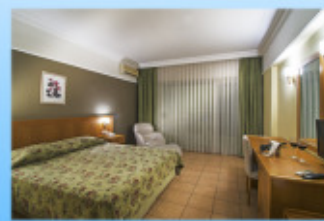

PALMIN HOTEL

ALL INCLUSIVE CONCEPT & FACTSHEET 2017

Rooms 156 Beds 352 Year of Construction 2002

Location

Centrum 2 KM Beach (Public) 500 M Izmir airport 70 KM Bodrum airport 135 KM

All rooms with:

Direct Phone, Wc, Bath, Hairdryer, Minibar, Split air-conditioning,
Tea & Coffee Making Facilites, Safe box, Balcony, Satellite tv